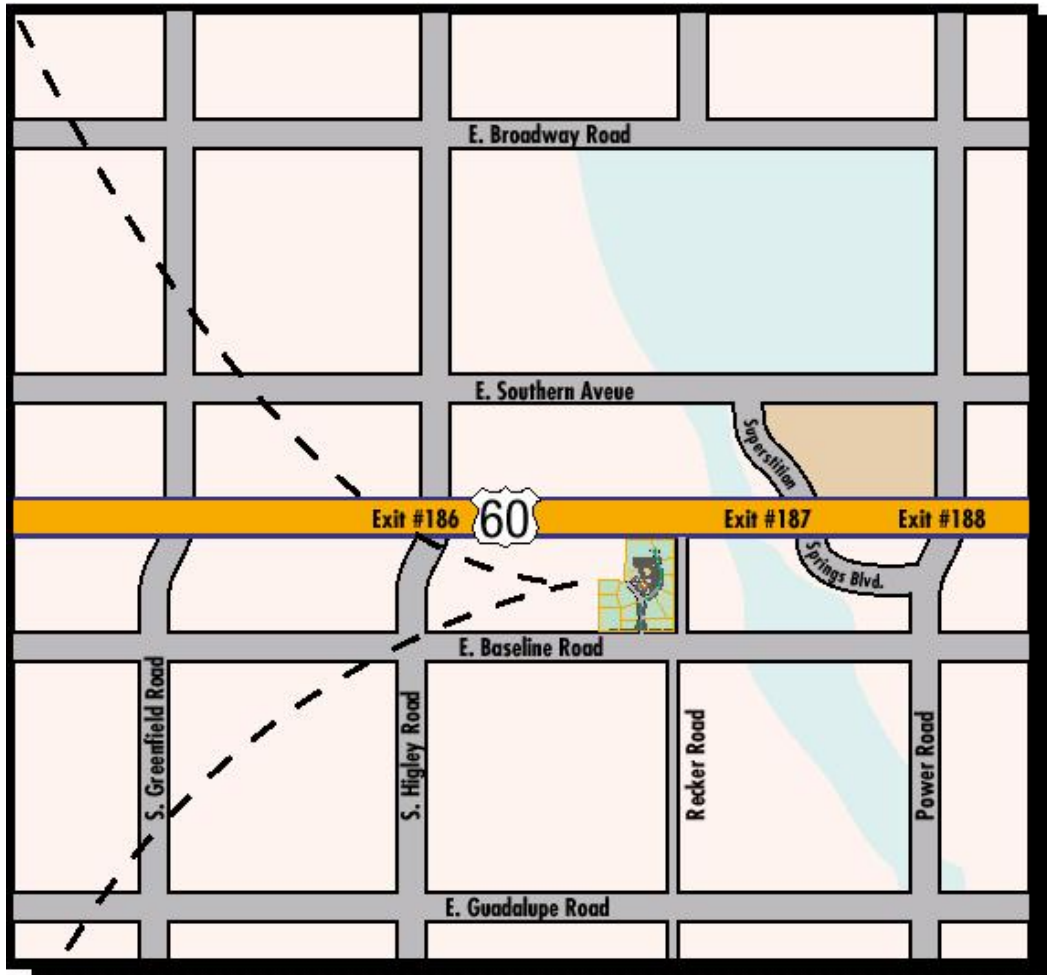

Map & Directions

A.T. Still University's Campus at Arizona Health & Technology Park:
5850 E Still Cir, Mesa, Arizona 85206

Arizona School of Dentistry & Oral Health
Arizona School of Health Sciences
College of Osteopathic Medicine - Mesa
Kirksville College of Osteopathic Medicine

Directions:

http://maps.yahoo.com/maps_result?addr=5850+E+Still+Circle&csz=Mesa%2C+AZ+85206&country=us&new=1&name=&q

From Sky Harbor Airport – Follow signs to East Valley – 202 Freeway. Take 202 Freeway East to the 101 Freeway South. Take 101 Freeway South to Highway 60 (sometimes called the Superstition Freeway) east.

[Highway 60 runs east from I-10 a few miles southwest of the airport.]
From Highway 60 exit south (right) on Higley Road.
Travel south on Higley, and turn east (left) at the first stoplight - Baseline Road.
Travel east on Baseline, and turn north (left) onto Sunview at the first stop light. (Recker)
You will be in the Arizona Health & Technology Park. Turn right at first street (Still Cir.). Go straight through second stop sign. Turn left into parking lot of campus.
Go in the main front doors and check in at the front desk.